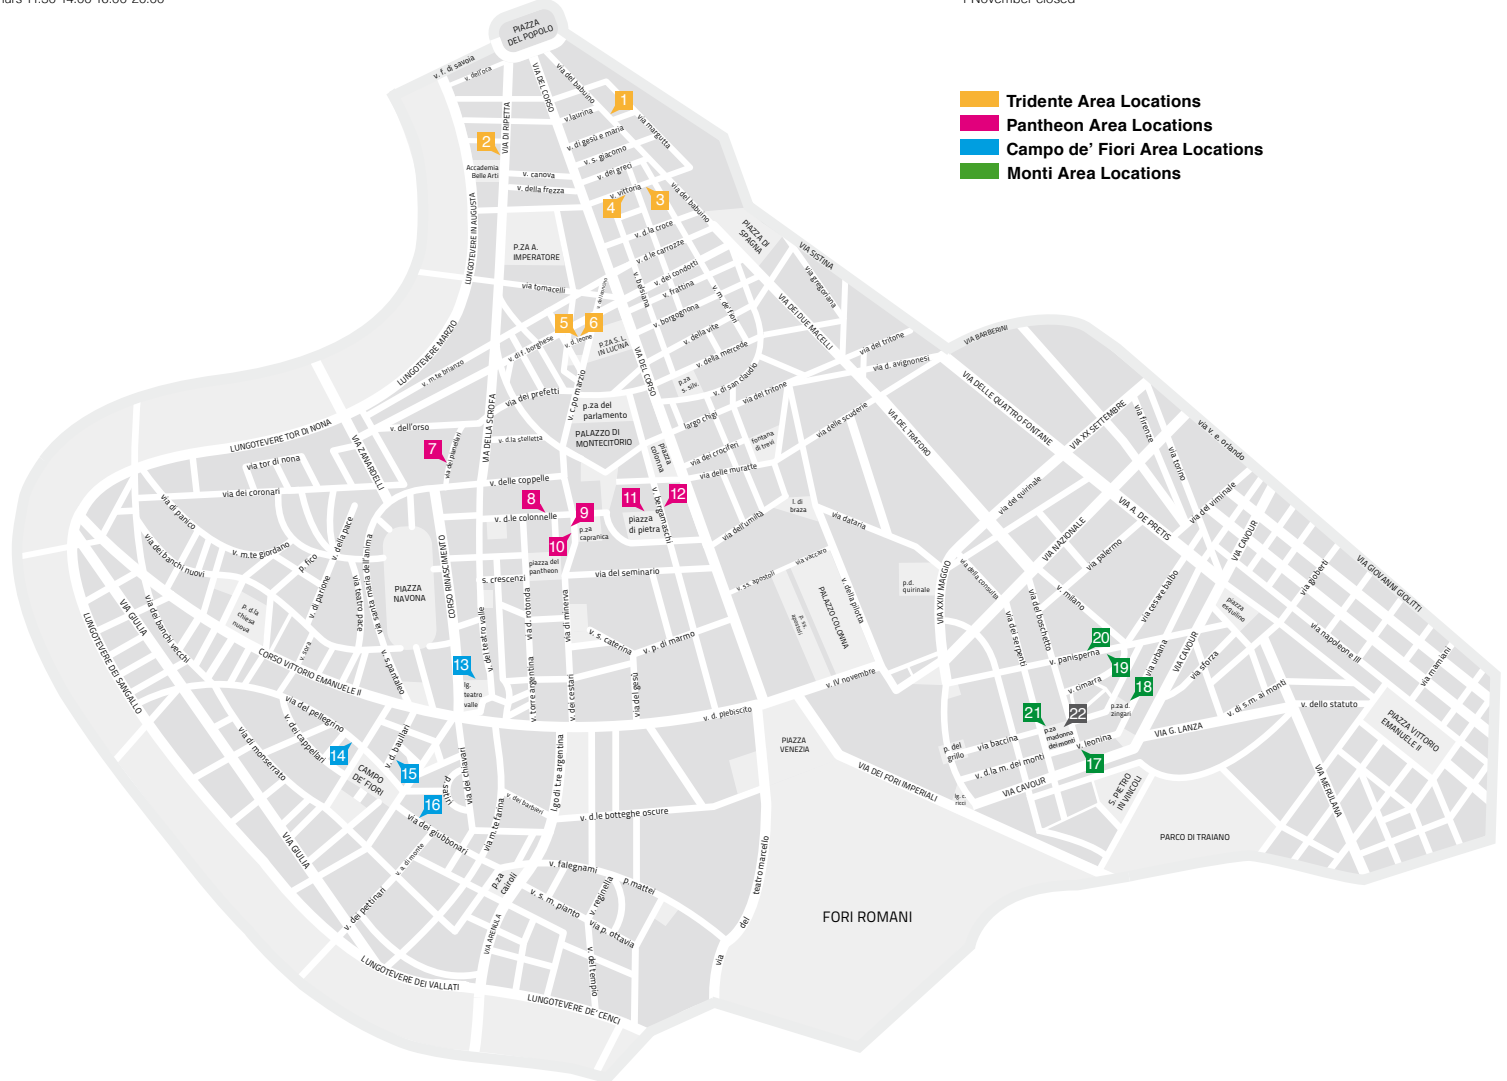

Danatella Spaziani
 Video installation
 LOCO v. dei Baullari 22
 Tues-Sun 10.30-20.00
 Mon 15.30-20.00

Valentina Nofnerini
 Video installation
 MCQUEEN v. dei Giubbonari 72
 Mon-Sun 11.00-13.00 15.00-20.00

**Gioacchino Pontrelli/
 Caterina Silva**
 Installation
 ALESSANDRA GIANNETTI v. Leonina 78
 Tues-Sat 10.00-14.00 15.30-20.00
 Mon 15.30-20.00 Sun 10.00-20.00

Luca Trevisani
 Video installation
 LOL v. Urbana 89
 Mon-Sat 10.00-20.00
 28 October closed

Canedicoda
 Installation
 Mon-Sat 10.30-13.30 15.30-19.30
 1 November closed

Musical Performance
 Saturday 27 October h. 18.00

Marta De Pascalis
 Musical Performance
 Sunday 28 October h. 18.00

Luciano Maggiore/Enrico Malatesta
 Musical Performance
 Friday 2 November h. 18.00
 NORA P. v. Panisperna 220